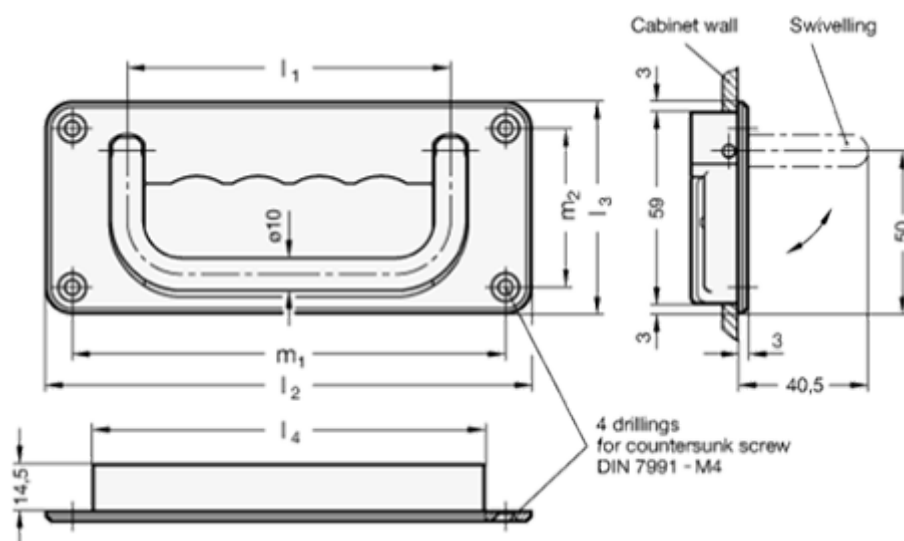

# Data Sheet

Article number: 204258100CRSWB  
Description: E+G Folding handle  
GN 425.8-100-CR-SW-B

## Measures

= -	$l_2$	= 150
= -	$l_3$	= 65
= -	$l_4$	= 121
= -	$l_5$	= 122
= -	$l_6$	= 60
= -	$m_1$	= 134
= -	$m_2$	= 49
$l_1 = 100$	Type	= GN 425.8-100-CR-SW-B

Weight (g) = 341